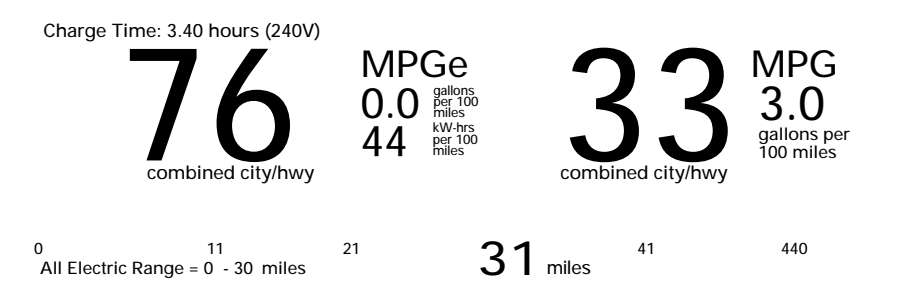

Inland Freight & Handling : \$1,225.00  
**Total Price :** **\$47,620.00**

**Fuel Economy** Small SUVs range from 16 to 125 MPGe. The best vehicle rates 142 MPGe.

You save **\$1,750** in fuel costs over 5 years compared to the average new vehicle.