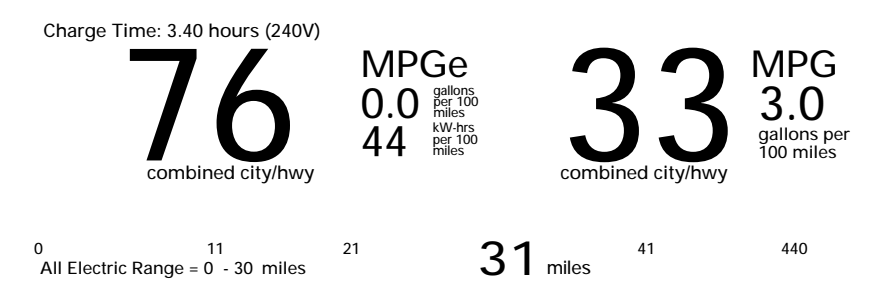

You save **\$1,750** in fuel costs over 5 years compared to the average new vehicle.

Annual fuel cost \$950

Fuel Economy & Greenhouse Gas Rating (tailpipe only) Smog Rating (tailpipe only)

This vehicle emits 111 grams CO₂ per mile. The best emits 0 grams per mile (tailpipe only). Producing and distributing fuel & electricity also create emissions; learn more at fuelconomy.gov.