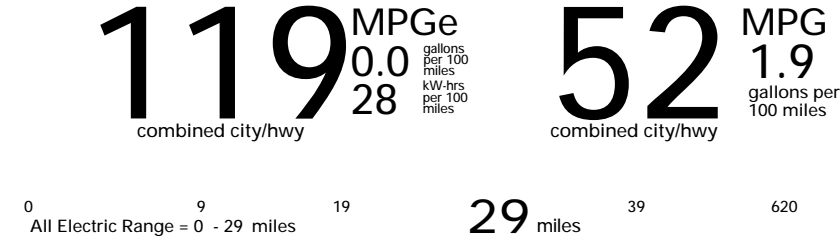

2022 IONIQ PHEV SEL

*Electric when you want it. Hybrid when you need it.
A Roomy interior With Brilliant Styling*

SOLD TO: CA01C   **SHIPPED TO: CA01C**
PEDDER HYUNDAI OF POWAY
13910 POWAY ROAD
POWAY CA 92064

VIN: KMHC75LD2NU276633
MODEL: N05B2FPT
ENGINE: G4LEMU170462
PORT OF ENTRY: HU
EXTERIOR COLOR: INTENSE BLUE
INTERIOR/SEAT COLOR: GRAY/GRAY
TRANSPORT: TRUCK
ACCESSORY WEIGHT: 15 lbs./ 7 kgs.
EMISSIONS: This vehicle meets emissions requirements in all 50 states and is a CARB certified Transitional Zero Emission Vehicle

GOVERNMENT 5-STAR SAFETY RATINGS

This vehicle has not been rated by the government for overall vehicle score, frontal crash, side crash or rollover risk.

Source: National Highway Traffic Safety Administration (NHTSA).
www.safercar.gov or 1-888-327-4236

Fuel Economy Midsize Cars range from 14 to 142 MPGe. The best vehicle rates 142 MPGe.

Charge Time: 2.25 hours (240V)

You save
$3,500
in fuel costs over 5 years compared to the average new vehicle.

Annual fuel cost
$600

Fuel Economy & Greenhouse Gas Rating (tailpipe only)   Smog Rating (tailpipe only)

This vehicle emits 74 grams CO₂ per mile. The best emits 0 grams per mile (tailpipe only). Producing and distributing fuel & electricity also create emissions; learn more at fuel economy.gov.

STANDARD FEATURES:
AMERICA'S BEST WARRANTY
5-year/60,000-mile New Vehicle Warranty INCLUDED
10-year/100,000-mile Powertrain Warranty INCLUDED
10-year/100,000-mile Hybrid System Components Warranty INCLUDED
10-year/100,000-mile Hybrid Battery Warranty INCLUDED
7-year/Unlimited-mile Anti-perforation Warranty INCLUDED
3-year/36,000-mile Complimentary Maintenance INCLUDED
*5-year/Unlimited-mile Roadside Assistance INCLUDED
*Limited warranties, see dealer for details

ADVANCED SAFETY TECHNOLOGY
*Forward Collision-Avoidance Assist with Pedestrian & Cyclist Detection INCLUDED
*Lane Keeping Assist INCLUDED
*High Beam Assist INCLUDED
*Driver Attention Warning INCLUDED
*Lane Following Assist INCLUDED
*Blind-Spot Collision Warning (BCW) INCLUDED
*Rear Cross-Traffic Collision Warning (RCCW) INCLUDED
*Rearview Camera with Dynamic Parking Guidelines INCLUDED
*Tire Pressure Monitor w/ Individual Tire Pressure Indicator INCLUDED

POWERTRAIN TECHNOLOGY
*1.6L GDI Atkinson Cycle 4-Cylinder Hybrid Engine INCLUDED
*Permanent Magnet Synchronous Motor (44.5 kW) INCLUDED
*Combined Hybrid System Power 139 HP INCLUDED
*6-Speed EcoShift® Dual Clutch Automatic Transmission INCLUDED
*8.9 kWh Lithium-Ion Polymer Battery & 120V Charge Cable INCLUDED

EXTERIOR
*16-Inch Eco-Spoke Alloy Wheels and 205/55R16 Tires INCLUDED
*Automatic LED Headlights w/ LED Daytime Running Lights INCLUDED
*LED Taillights & Chrome Window Molding Trim INCLUDED
*Heated Dual Power Side Mirrors w/ LED Turn Signal Indicators INCLUDED
*Bodycolor Door Handles w/ Door Handle Approach Lights INCLUDED

COMFORT & CONVENIENCE
*Smart Cruise Control w/ Stop & Go INCLUDED
*Electric Parking Brake INCLUDED
*7-inch TFT LCD Instrument Cluster Display INCLUDED
*Leather-wrapped Steering Wheel INCLUDED
*Paddle Shifters w/ Regenerative Braking INCLUDED
*Auto-dimming Rearview Mirror w/ HomeLink® INCLUDED
*Power Driver Seat w/ Lumbar Support INCLUDED
*Heated Front Seats INCLUDED