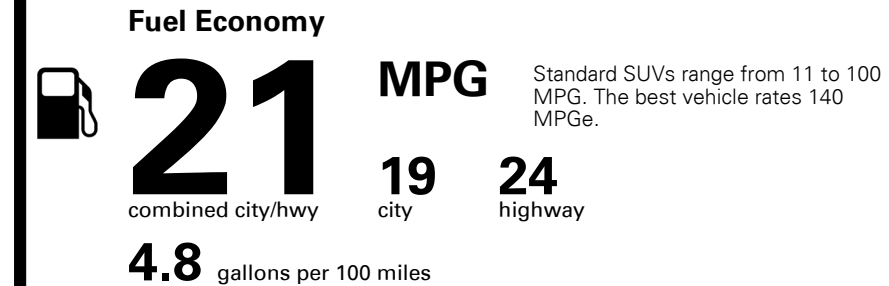

Inland Freight & Handling : \$1,415.00
Total Price : \$57,439.00

Hyundai's flagship, premium three-row SUV
- in a new shade of luxury

EPA DOT Fuel Economy and Environment

Gasoline Vehicle

You spend **\$3,000** more in fuel costs over 5 years compared to the average new vehicle.